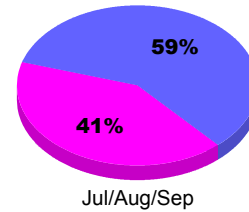

YTD Status Quo Clubs 2012-2013

Status Quo Clubs Compared to Status Quo Members

Legend: Status Quo Clubs (Cyan), Total Status Quo Members (Green)

MEMBERSHIP

Membership Results
2012-2013

Membership
2011-2012

Month	Net Memb Goal	Actual New Memb	Actual Dropped Memb	Gain/Loss of Memb	Gain/Loss of Memb
Jul/Aug/Sep		49	-21	28	-27
Totals		49	-21	28	-27

Membership Results 2012-2013

Goal, New, Dropped, Gain/Loss

Legend: Goal (Cyan), Actual (Green), Dropped (Yellow), Gain Loss (Magenta)

Comparison of Membership Gain/Loss

Current Year Compared to the Previous Year

Legend: Current Year (Cyan), Previous Year (Green)

Gender Comparison 2012-2013

Jul/Aug/Sep

Legend: Male (Blue), Female (Magenta)